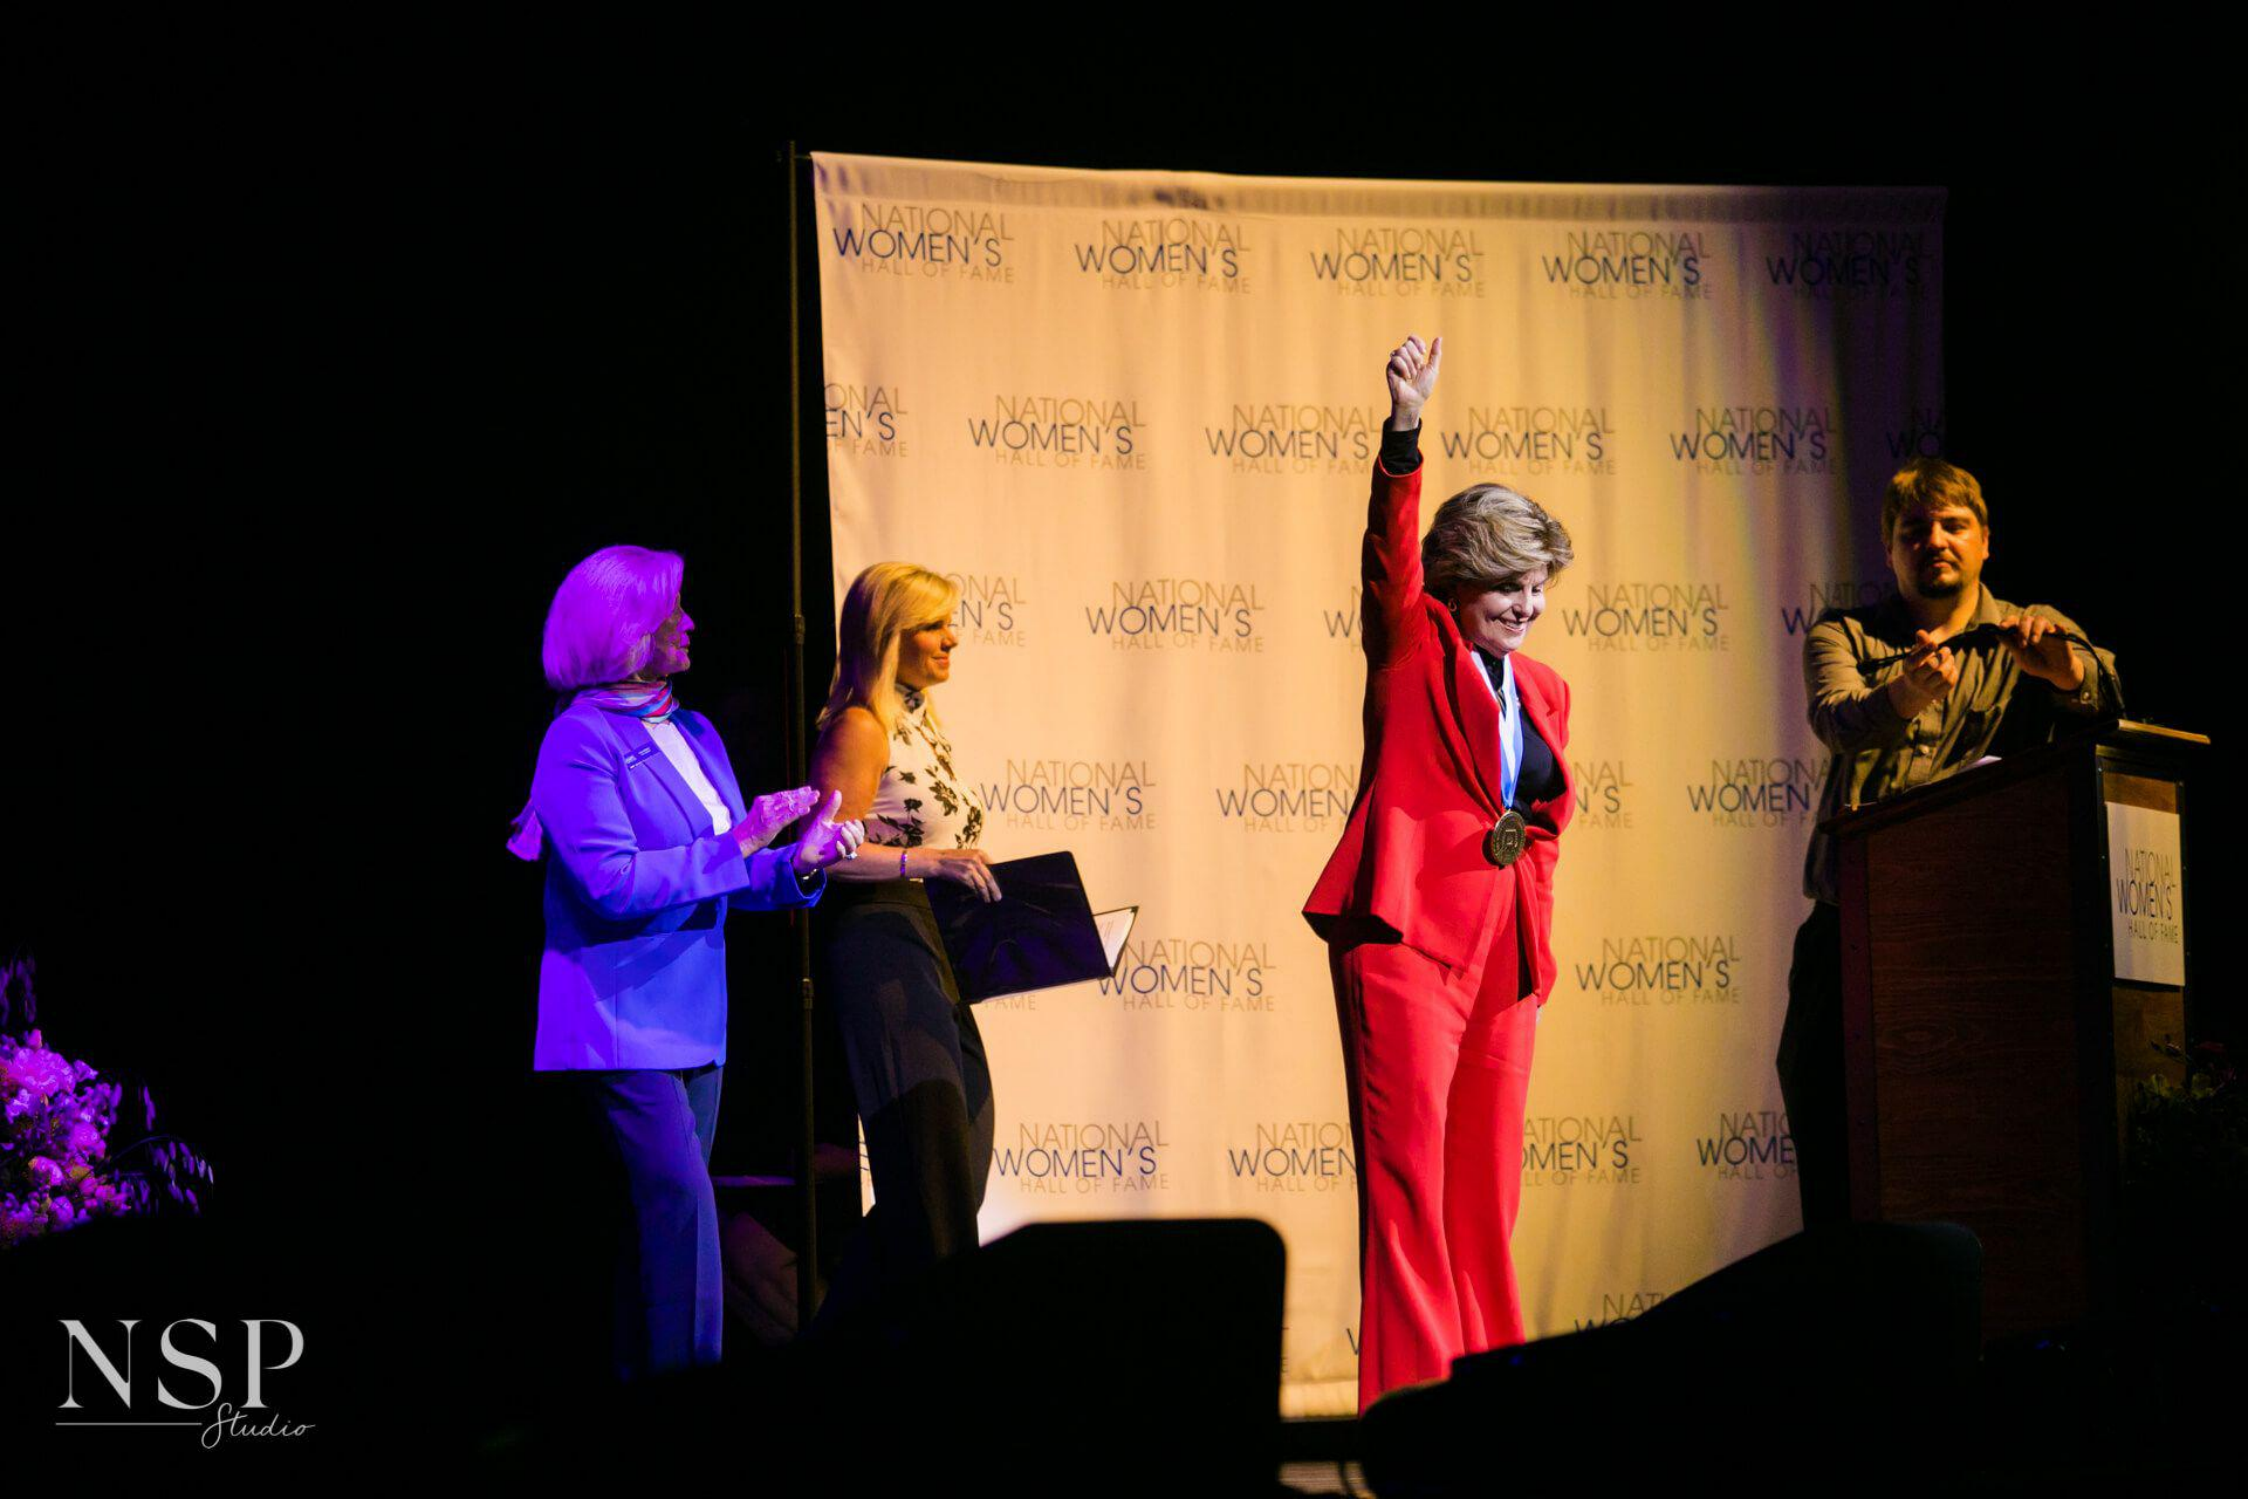

**Angela Davis**

**Gloria Allred**

**Sarah Deer**

WELCOME TO THE  
NATIONAL  
WOMEN'S  
HALL OF FAME  
LUNCHEON

NSP  
Studio

InCharge

NSP  
*Studio*

NATIONAL  
WOMEN'S  
HALL OF FAME

NATIONAL WOMEN'S HALL OF FAME

NSP  
Studios

NSP  
*Studios*

A woman with short, styled brown hair, wearing a bright red blazer and a light blue sash, stands at a wooden podium. She is looking to her left, speaking into a microphone. The podium has a white sign with the text "NATIONAL WOMEN'S HALL OF FAME" in blue and grey. The background is a dark stage with vertical purple light beams. In the foreground, there is a large arrangement of purple and green flowers.

NATIONAL  
WOMEN'S  
HALL OF FAME

NSP  
*Studio*